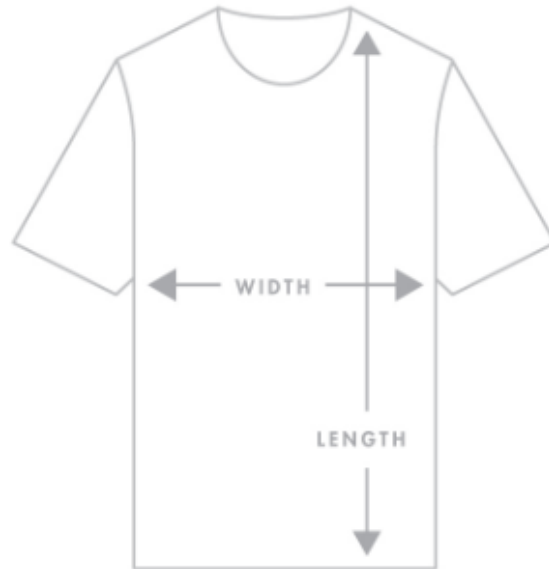

MENS

BLOCK TEE MEASUREMENTS					
SIZE	SML	MED	LRG	XLG	2XL
Body Width (cm)	46	51	56	61	66
Body Length (cm)	71.5	74.5	77.5	80.5	83.5

How We Measure

WOMENS

WAFFER TEE MEASUREMENTS						
SIZE	XSM	SML	MED	LRG	XLG	2XL
Body Width (cm)	41.5	44	46.5	49	53	56.5
Body Length (cm)	67.5	68.5	69.5	70.5	71.5	72.5

How We Measure

KIDS / YOUTH

KIDS TEE MEASUREMENTS			
SIZE	2	4	6
Body Width (cm)	31	34	37
Body Length (cm)	42	46	50

How We Measure

YOUTH TEE MEASUREMENTS					
SIZE	8	10	12	14	16
Body Width (cm)	39.5	42	44.5	47	49.5
Body Length (cm)	54	58	62	66	70

How We Measure