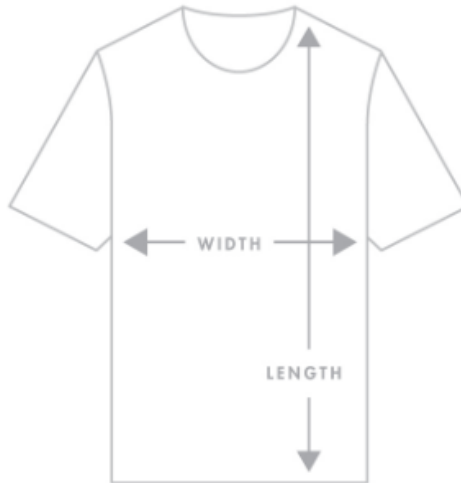

MENS

BLOCK TEE MEASUREMENTS					
SIZE	SML	MED	LRG	XLG	2XL
Body Width (cm)	46	51	56	61	66
Body Length (cm)	71.5	74.5	77.5	80.5	83.5

How We Measure

WOMENS

WAFFER TEE MEASUREMENTS						
SIZE	XSM	SML	MED	LRG	XLG	2XL
Body Width (cm)	41.5	44	46.5	49	53	56.5
Body Length (cm)	67.5	68.5	69.5	70.5	71.5	72.5

How We Measure

KIDS / YOUTH

KIDS TEE MEASUREMENTS			
SIZE	2	4	6
Body Width (cm)	31	34	37
Body Length (cm)	42	46	50

How We Measure

YOUTH TEE MEASUREMENTS					
SIZE	8	10	12	14	16
Body Width (cm)	39.5	42	44.5	47	49.5
Body Length (cm)	54	58	62	66	70