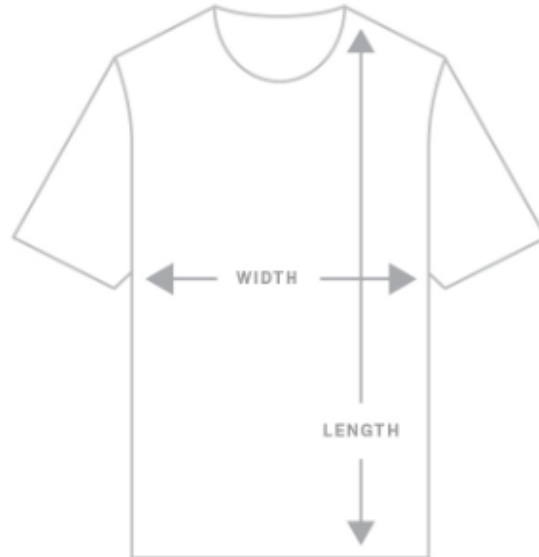

MENS

BLOCK TEE MEASUREMENTS					
SIZE	SML	MED	LRG	XLG	2XL
Body Width (cm)	46	51	56	61	66
Body Length (cm)	71.5	74.5	77.5	80.5	83.5

How We Measure

WOMENS

WAFFER TEE MEASUREMENTS						
SIZE	XSM	SML	MED	LRG	XLG	2XL
Body Width (cm)	41.5	44	46.5	49	53	56.5
Body Length (cm)	67.5	68.5	69.5	70.5	71.5	72.5

How We Measure

KIDS / YOUTH

KIDS TEE MEASUREMENTS			
SIZE	2	4	6
Body Width (cm)	31	34	37
Body Length (cm)	42	46	50

How We Measure

YOUTH TEE MEASUREMENTS					
SIZE	8	10	12	14	16
Body Width (cm)	39.5	42	44.5	47	49.5
Body Length (cm)	54	58	62	66	70